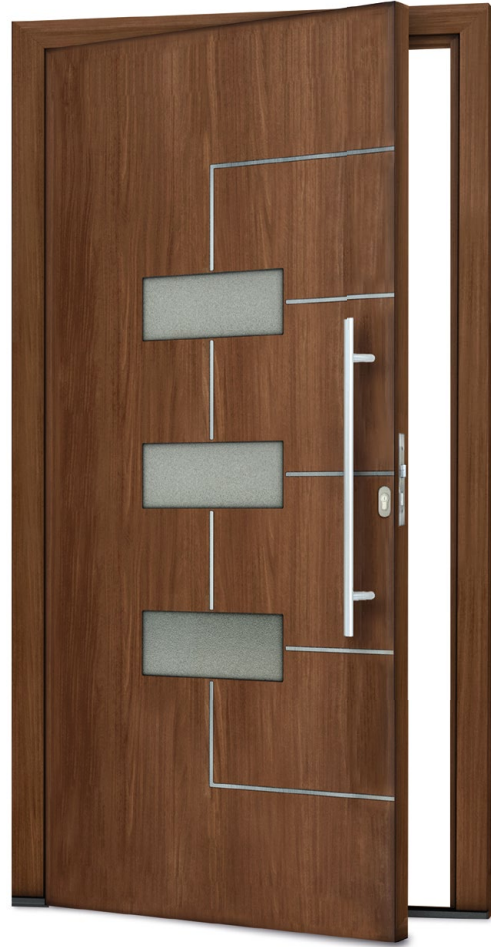

alu smart . Jarmila AS